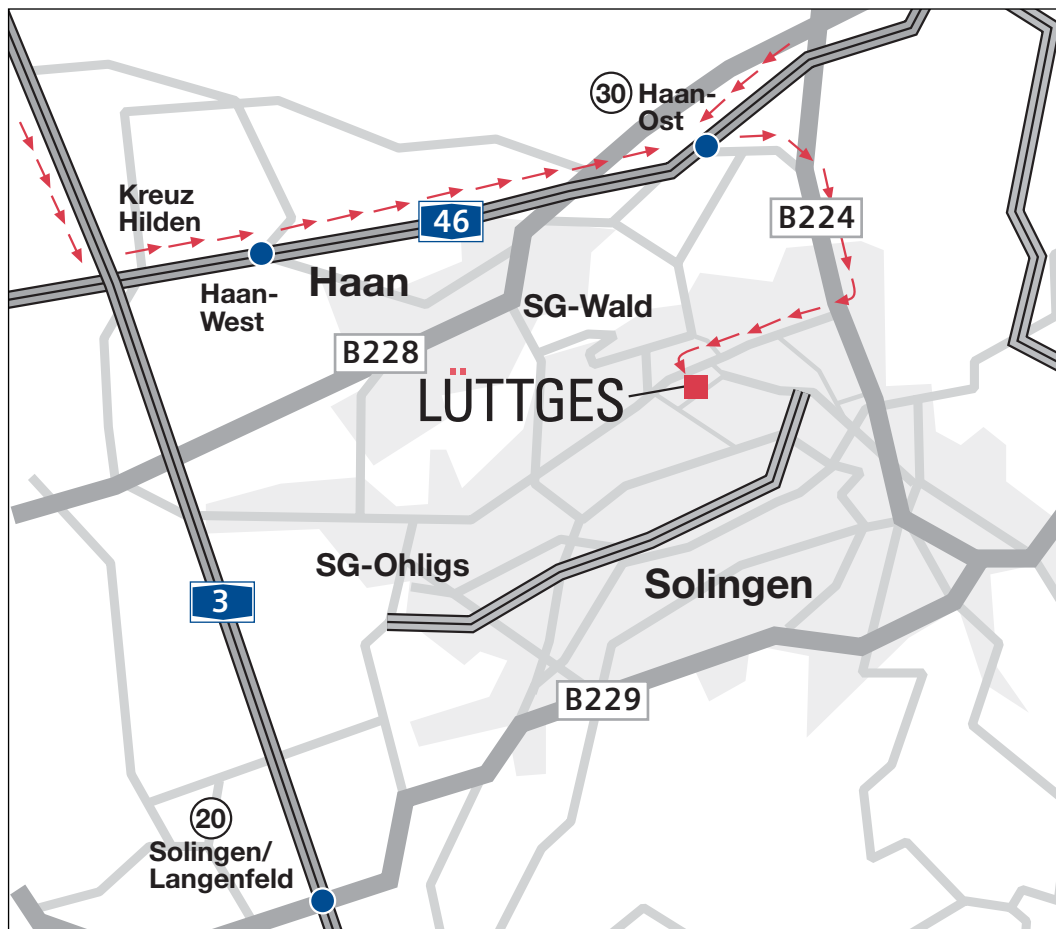

How to find us from the north

If you are coming from the **west Ruhr area (Duisburg, Oberhausen)**, please take the A3 in the direction of Cologne until the motorway junction Hilden. Then change to the A46 in the direction of Wuppertal and leave at the connexion point 30 “Haan-Ost” in the direction of Solingen until you reach the B 224 (about 1 km). Then, please turn to the right and you will reach a fork after 2 km where you turn to the right in the direction of SG-Wald. Here, you are already in the street “Focher Straße”.

If you are coming from the **east Ruhr area (Gelsenkirchen, Bochum)**, the best way to find us is to take the A 43 until the motorway junction Wuppertal Nord Then change to the A 46 in the direction of Düsseldorf and leave at the connexion point 30 “Haan-Ost” in the direction of Solingen until you reach the B 224 (about 1 km). Then, please turn to the right and you will reach a fork after 2 km where you turn to the right in the direction of SG-Wald. Here, you are already in the street “Focher Straße”.

Please follow the street „Focher Straße“; after about 1,5 km do not follow the priority road, but stay in the „Focher Straße“ and keep going straight on before the Car Wash; after another 100 m – just before an underpass – you turn to the left in a small access road and after 50 m you will have reached the parking place of the Lüttges GmbH.