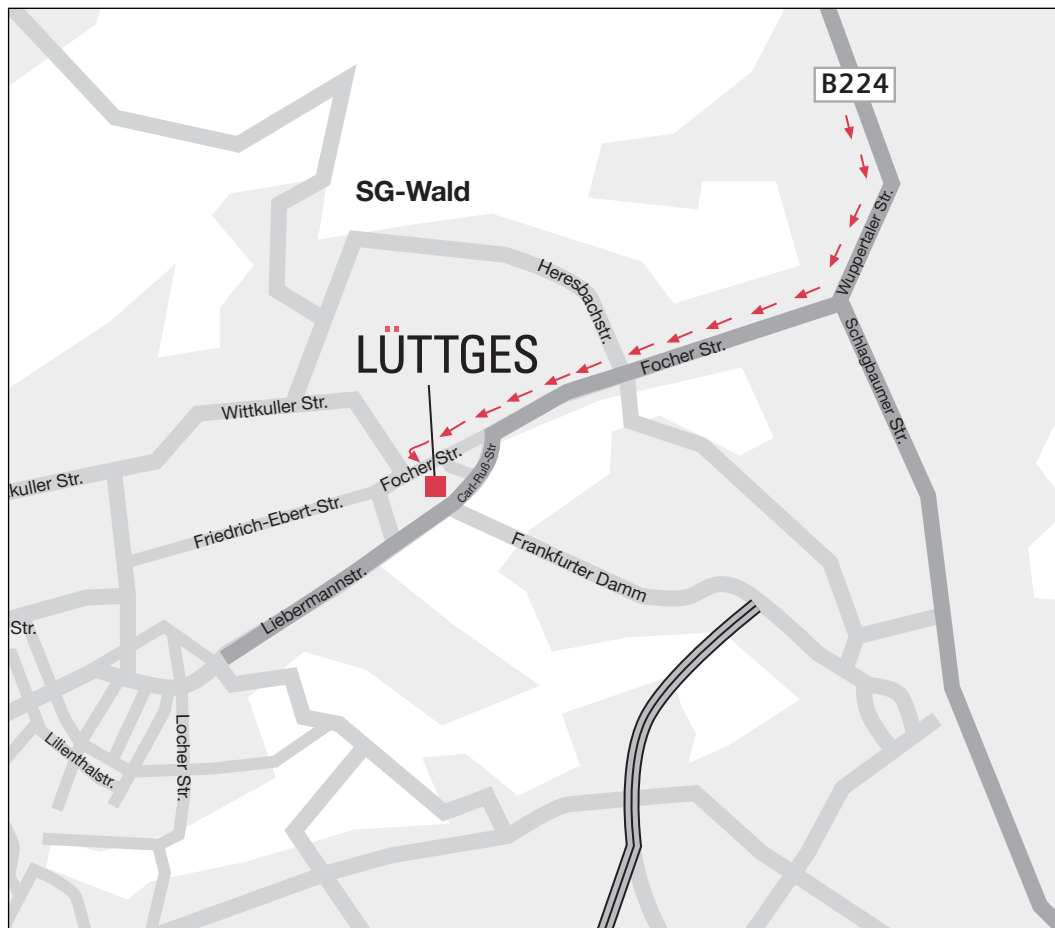

How to find us from the north

If you are coming from the **west Ruhr area (Duisburg, Oberhausen)**, please take the A3 in the direction of Cologne until the motorway junction Hilden. Then change to the A46 in the direction of Wuppertal and leave at the connexion point 30 “Haan-Ost” in the direction of Solingen until you reach the B 224 (about 1 km). Then, please turn to the right and you will reach a fork after 2 km where you turn to the right in the direction of SG-Wald. Here, you are already in the street “Focher Straße”.

If you are coming from the **east Ruhr area (Gelsenkirchen, Bochum)**, the best way to find us is to take the A 43 until the motorway junction Wuppertal Nord Then change to the A 46 in the direction of Düsseldorf and leave at the connexion point 30 “Haan-Ost” in the direction of Solingen until you reach the B 224 (about 1 km). Then, please turn to the right and you will reach a fork after 2 km where you turn to the right in the direction of SG-Wald. Here, you are already in the street “Focher Straße”.

Please follow the street „Focher Straße“; after about 1,5 km do not follow the priority road, but stay in the „Focher Straße“ and keep going straight on before the Car Wash; after another 100 m – just before an underpass – you turn to the left in a small access road and after 50 m you will have reached the parking place of the Lüttges GmbH.